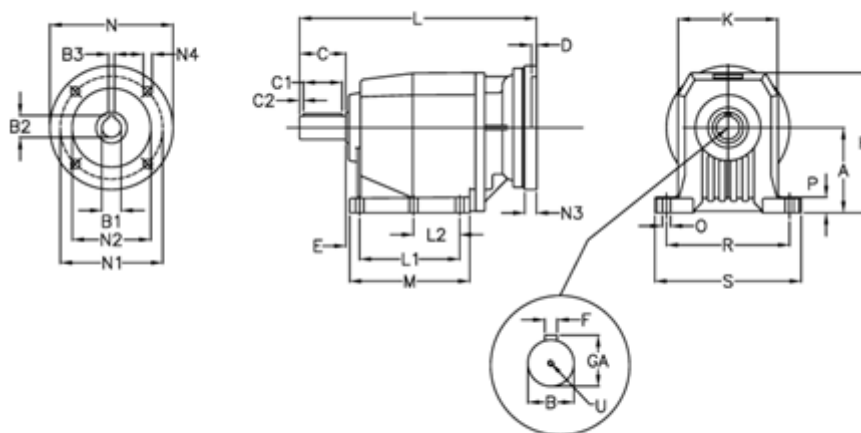

Article number: 40600804351230

Description: Helical gearbox
C803P-43,5-P80B5

Measures

A = 250	D = 4.0	L2 = 0.0	P = 35
B = 80	E = 33	M = 277.0	R = 370
B1 = 19	F = 22	N = 200	S = 440
B2 = 21.8	GA = 85.0	N1 = 165	U = M20x42
B3 = 6	H = 420	N2 = 130	
C = 140	K = 320	N3 = 0	
C1 = 110	L = 533.0	N4 = M10x12	
C2 = 15	L1 = 210.0	O = 26	